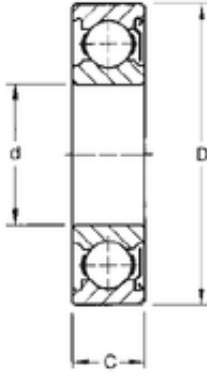

### 7 mm x 22 mm x 7 mm TIMKEN 37KD Single Row Ball Bearings

Bearing No. 37KD

Size	7x22x7 mm
Bore Diameter	7 mm
Outer Diameter	22 mm
Width	7 mm
d	7 mm
D	22 mm
B	7 mm
C	7 mm
Weight	0,009 Kg
Basic dynamic load rating (C)	3,65 kN

37KD Bearing 2D drawings and 3D CAD models